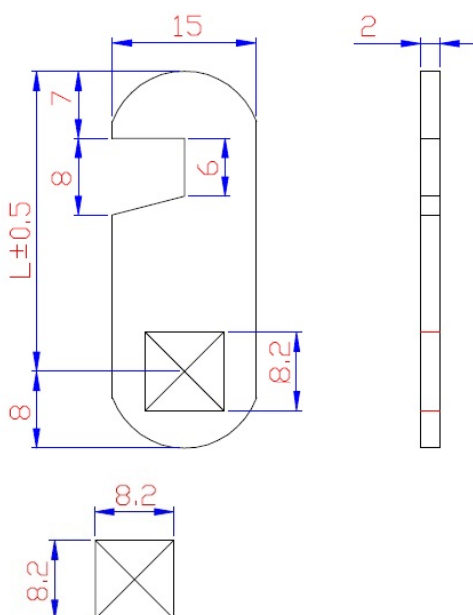

PRODUCT SHEET

Description:

Cam No. A10 F/1900 & 5250 Series, Straight Hook Cam C/E 50mm

Item number:

14.04.710-0

Units	Box	Carton	HS Code	Barcode
Pcs.	1	500	8301600090	
				5704866454278

CODE	L
A07	25
A08	30
A09	40
A10	50